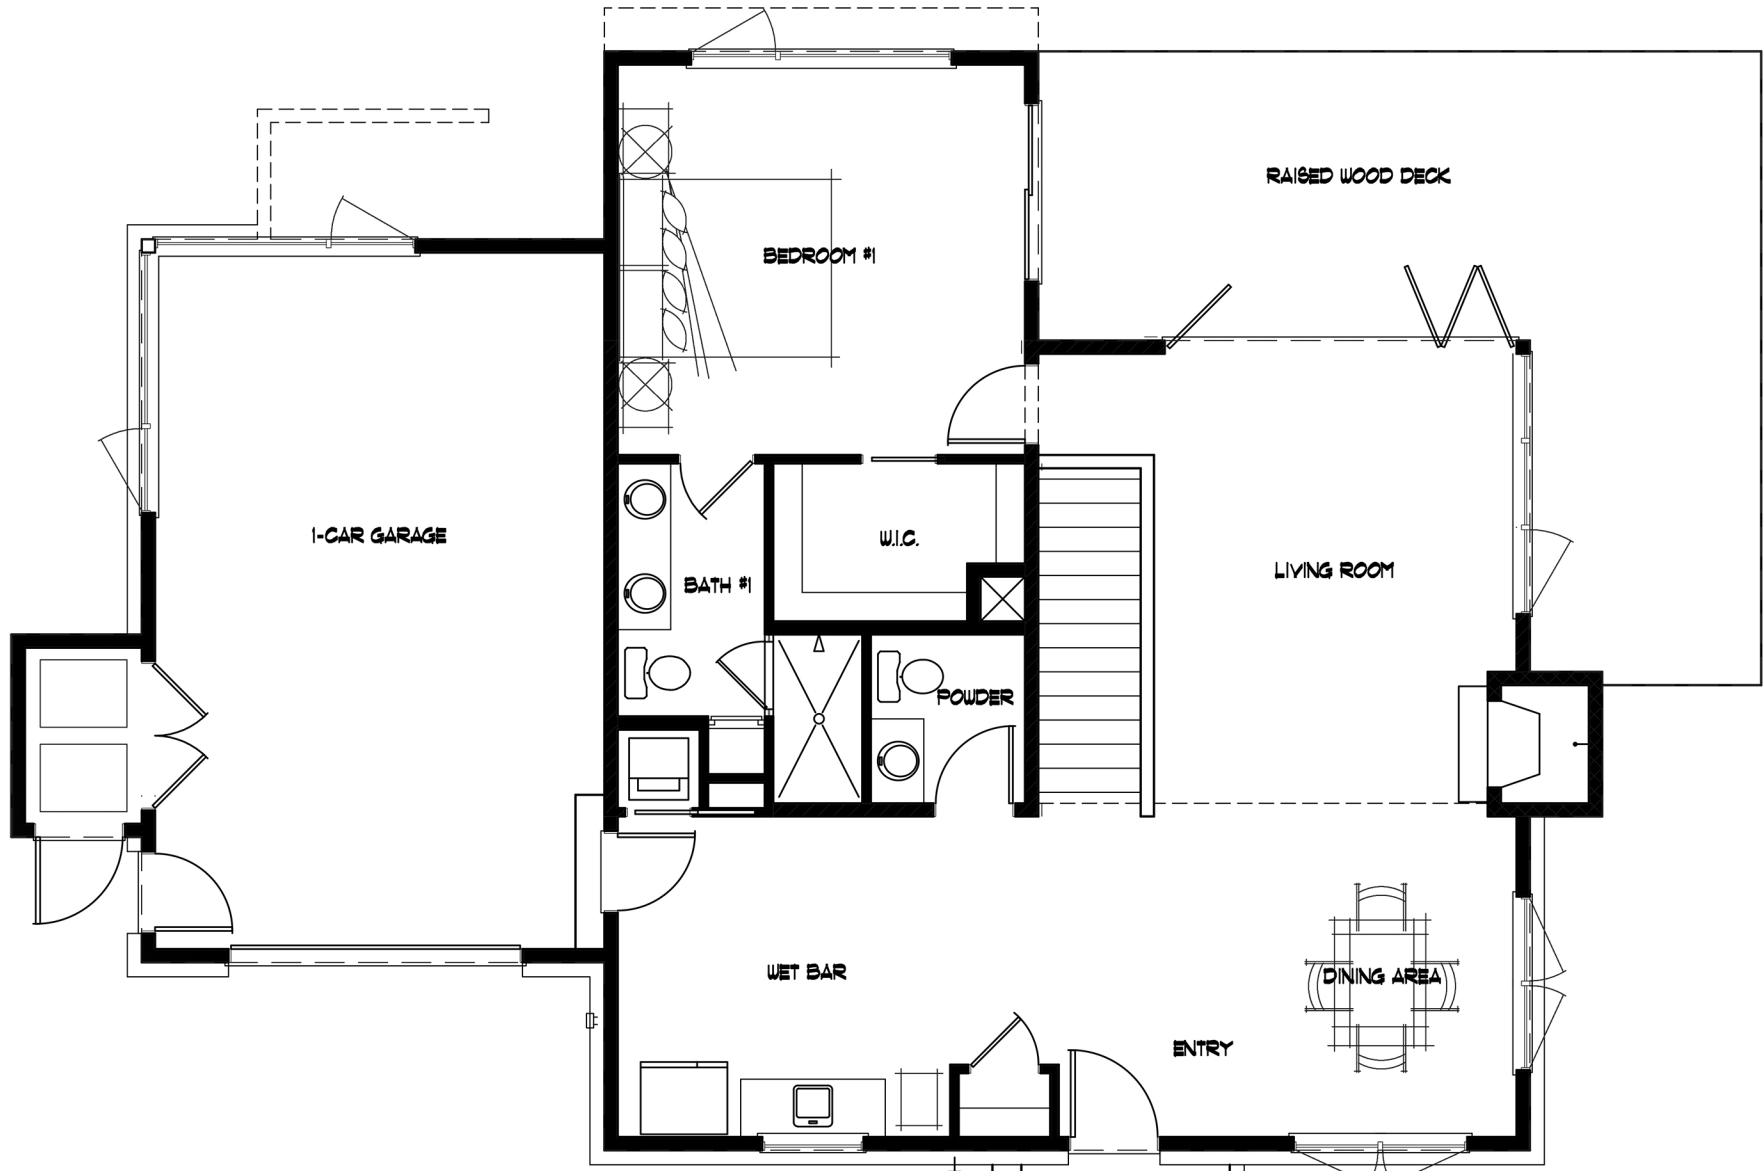

## LOWER FLOOR PLAN

603 SQ. FT. - LOWER FLOOR LIVING AREA

46 SQ. FT. - MECHANICAL AREA

## MAIN FLOOR PLAN

995 SQ. FT. - MAIN FLOOR LIVING AREA  
 603 SQ. FT. - LOWER FLOOR LIVING AREA  
 1598 SQ. FT. - TOTAL LIVING AREA  
 443 SQ. FT. - 1 CAR GARAGE