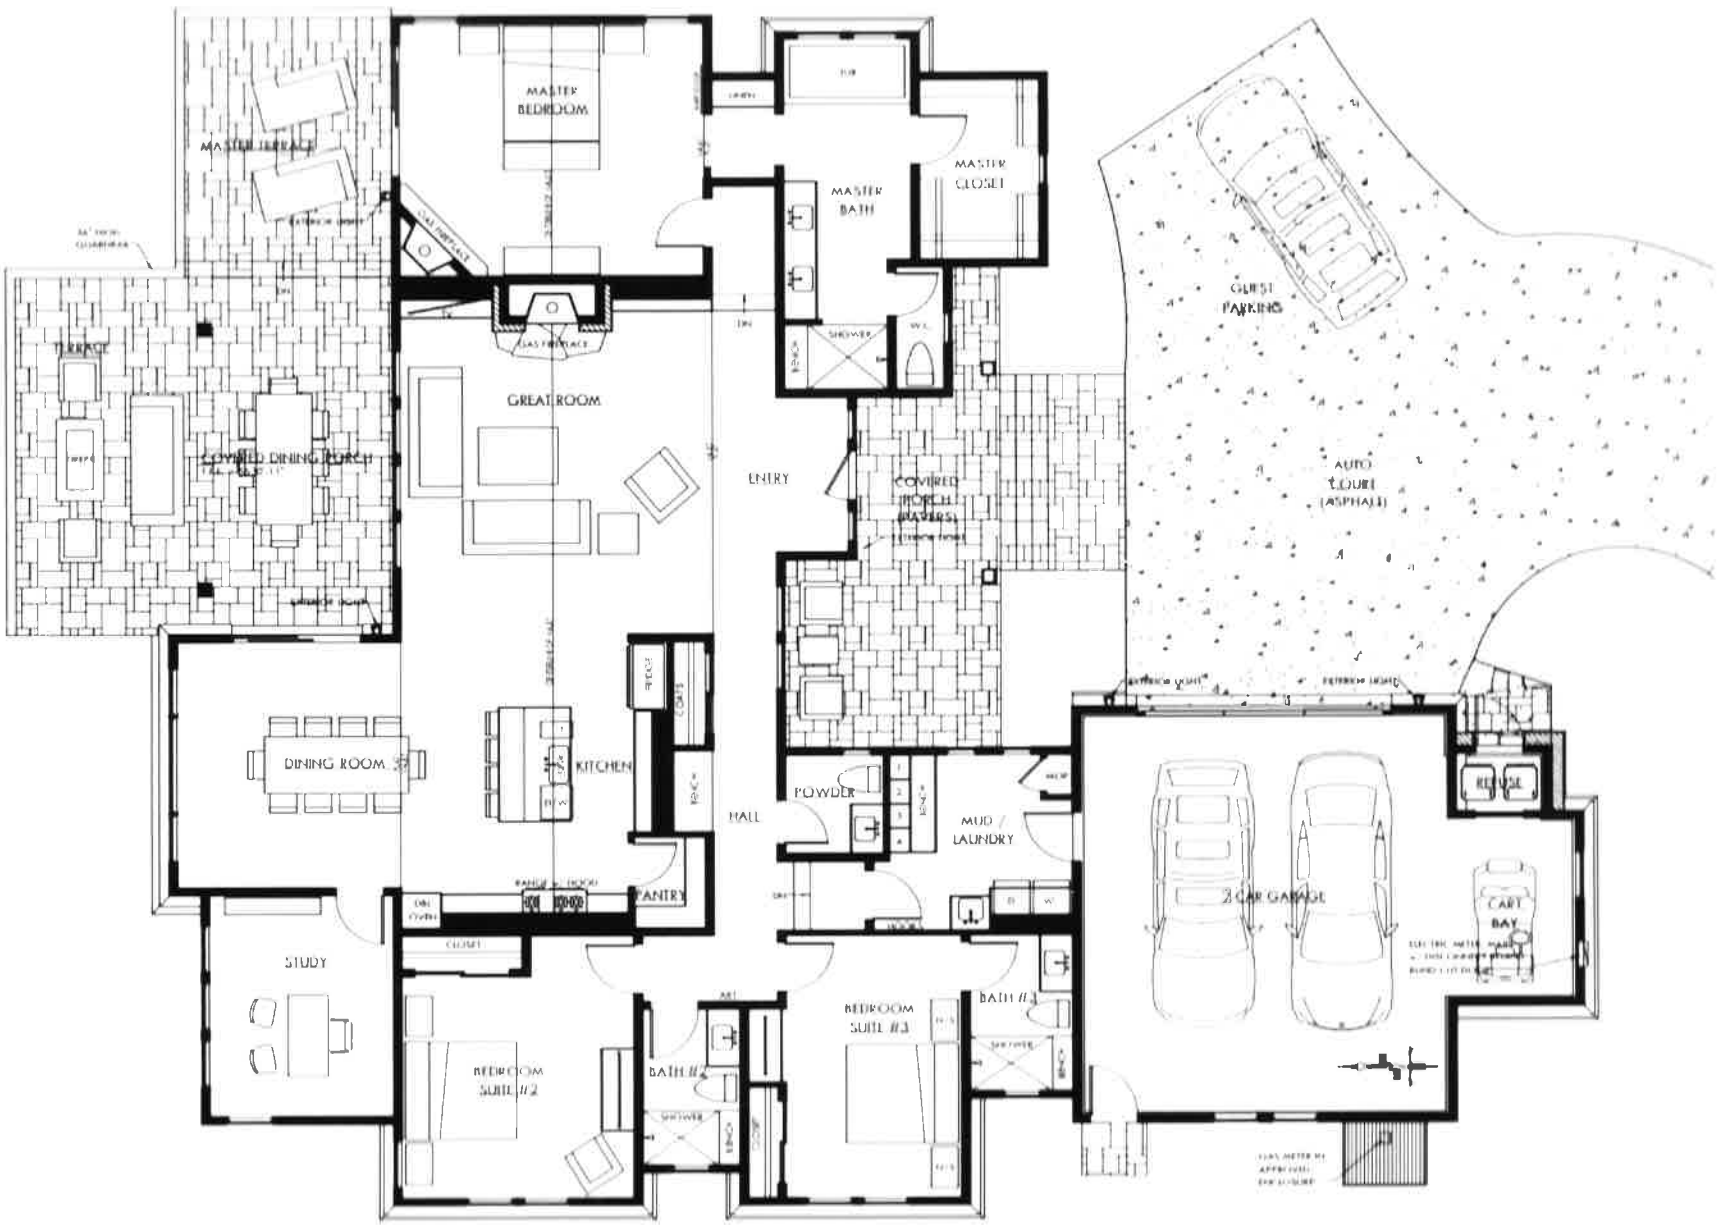

3280 Summit Camp Way  
 Living: 2968 SQ. FT.  
 Patio Under Roof: 571 SQ. FT.

ALL METERS BY APPROVED ENGINEER